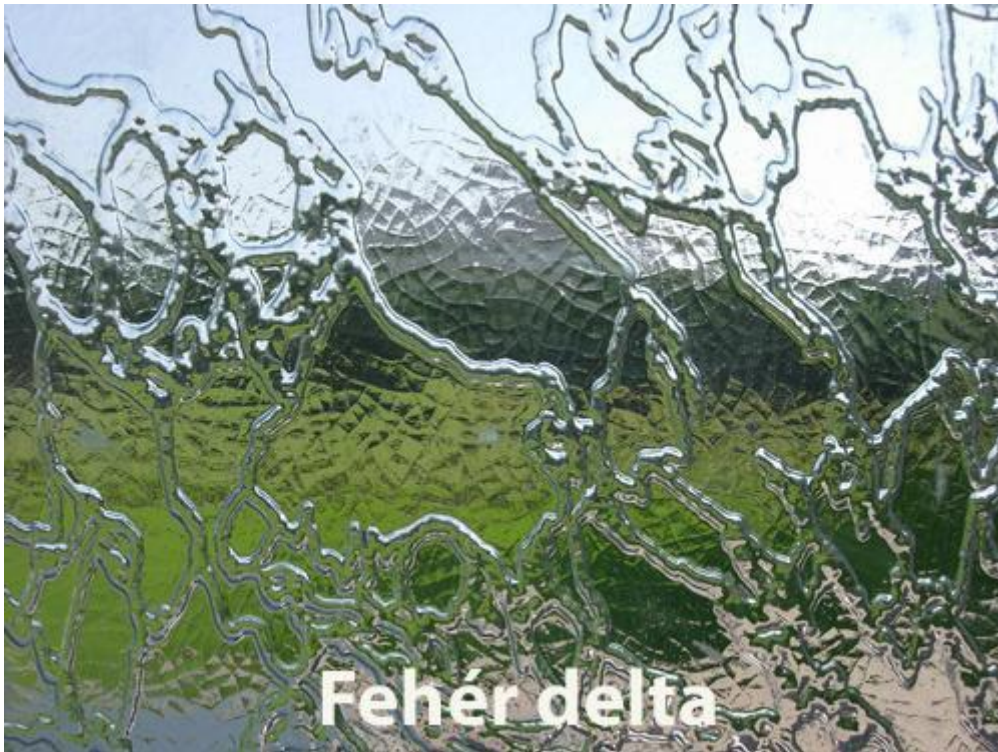

Fehér master-carre

The image features a solid light blue background. On the right side, there is a vertical red circle partially visible, and below it, several vertical blue lines of varying thicknesses. The text 'Fehér homokfúvott' is positioned in the lower right area of the blue background.

Fehér homokfúvott

Fehér grízes

Fehér csincsilla

Bronz grízes

Bronz fatörzs

Bronz csincsilla

Fehér szalag

Fehér screen